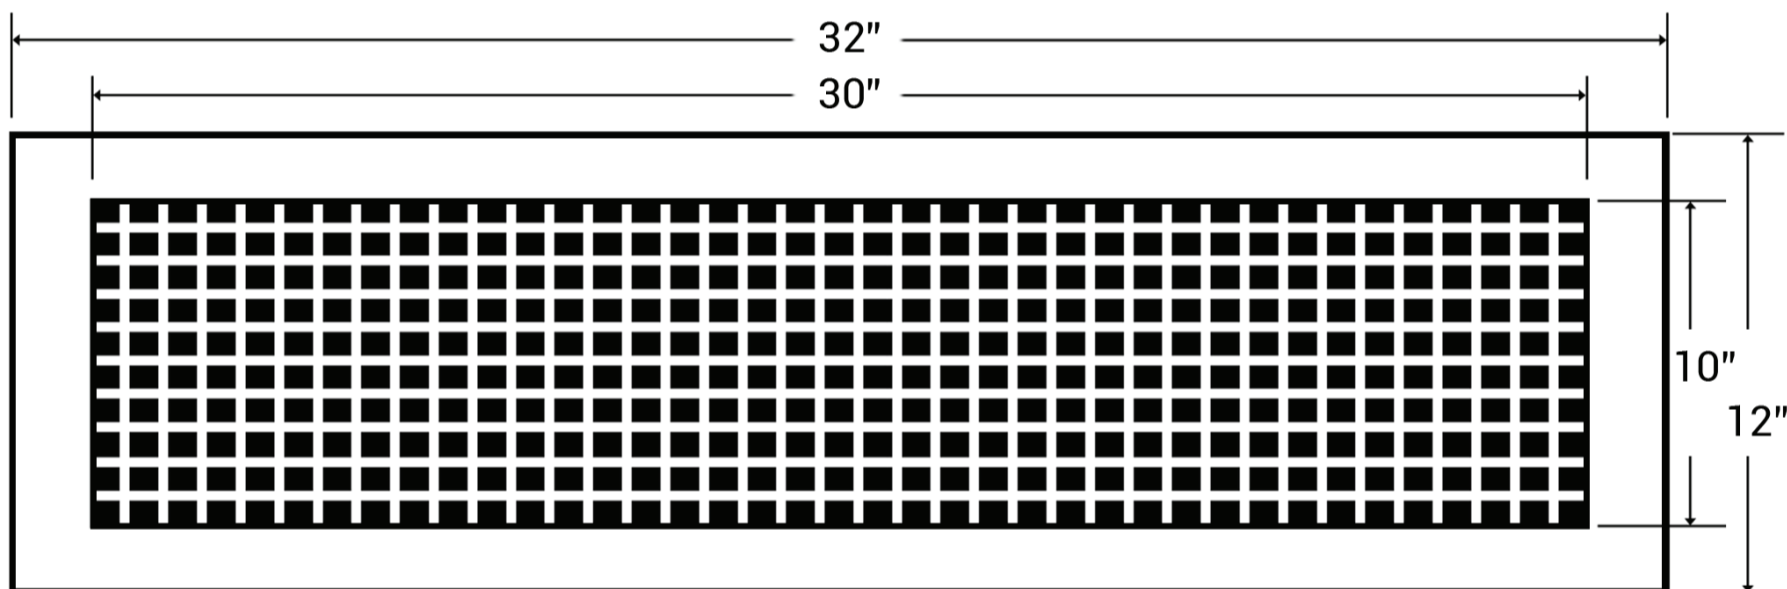

# Mosaic Air Return 10"x30"

## RH-SWA-1030

- Duct Opening Size : 10"x30"
- Overall Face Plate : 12"x32"
- Face Plate Thickness : 5/16"
- Beveled Edges

**Return Vent Cover (Floor) :** Back Frame/LIP provided to interlock with duct opening and prevent on fixing, installation is gravity drop

**Return Vent Cover (Ceiling / Wall) :** Counter sunk screw hole provided with matching screws  
**Solid Cast Aluminum**