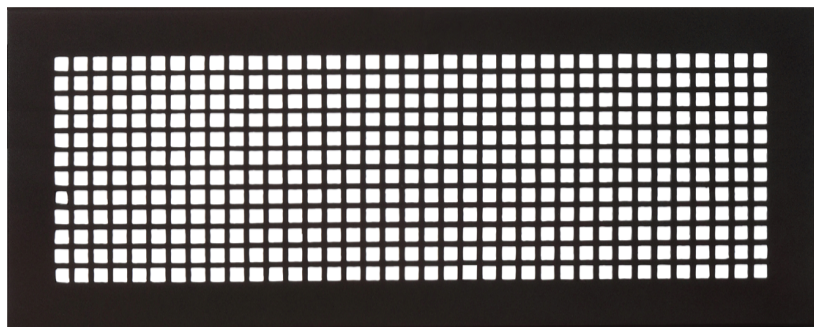

# Mosaic Air Return 10"x30"

## RH-SWA-1030

- Duct Opening Size : 10"x30"
- Overall Face Plate : 12"x32"
- Face Plate Thickness : 5/16"
- Beveled Edges

**Return Vent Cover (Floor) :** Back Frame/LIP provided to interlock with duct opening and prevent on fixing, installation is gravity drop

**Return Vent Cover (Ceiling / Wall) :** Counter sunk screw hole provided with matching screws  
**Solid Cast Aluminum**